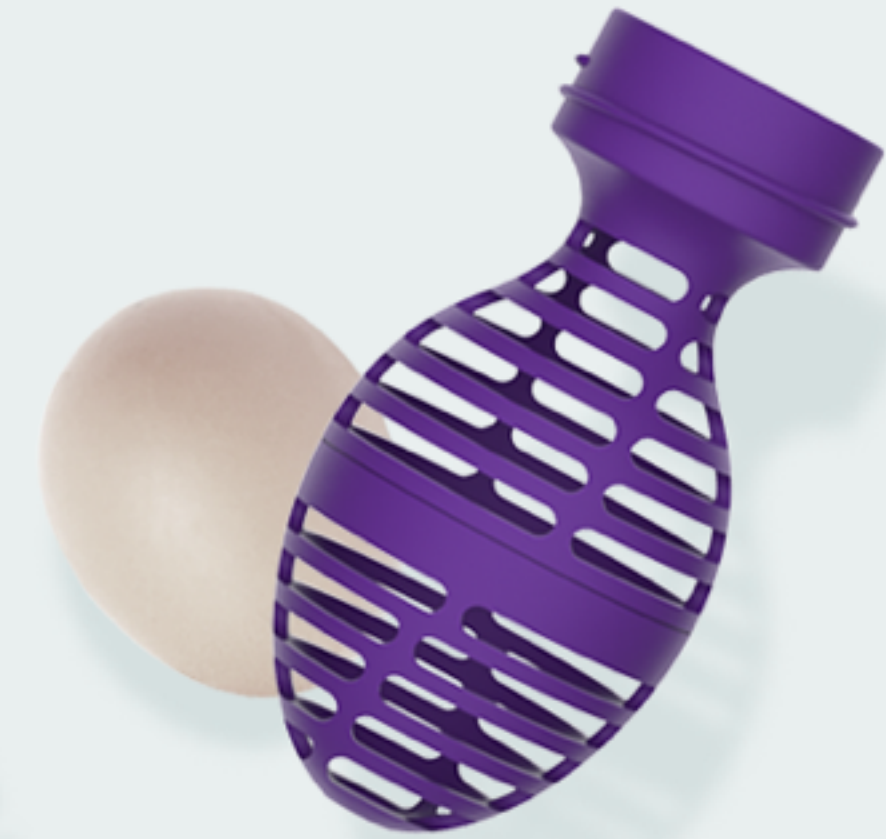

visible
temperature

cold for 24hrs
hot for 8hrs

slow life
accessories

safe &
sustainable

longlast
battery life

upgraded
experience

Dark Grey

Sakura Pink

Mint Green

Cream White

Pink Blue

Apple Red

Turn the bottle upside down for 1-2 seconds,
and turn it back, the temperature will be shown on top of the bottle.

Fruit
(for detoxed water)

Egg
(for boiled egg)

Tea
(infuser)

Three interesting accessories for slow life
are all included inside the package.

Specifications

Name	CC Bottle		Standards	GB/T 29606-2013
Model NO.	S-U55TE		Screen	OLED
Capacity	525ml		Life time	50000 times
Materials	bottle	304 stainless steels	Standby time	3 years +
	lid	PP	Waterproof	IP67
	spout	PP	Insulation Performance	hot for 8hrs
	screen cover	PC		cold for 24hrs
Weight	320g(accessory excluded)		Size	70*70*231mm

MOKA Smart Coffee Tumbler

Expected to be launched in June 2017

visible
temperature

visible
brewing time

coffee
brewer

touch
screen

cold for 24hrs
hot for 8hrs

safe &
sustainable