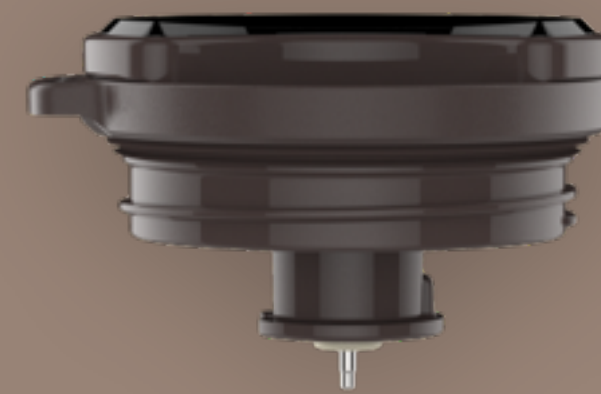

longlast
battery life

Composition

+

+

+

Insulated tumbler

Coffee brewer

Smart lid