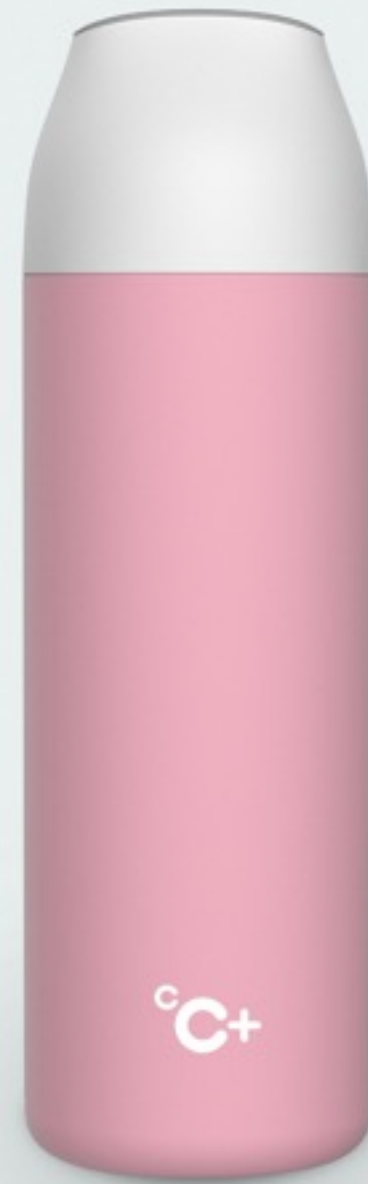

c C+

Temperature matters, and more...

CC

Smart Vacuum Insulated Bottle

MOKA

Smart Vacuum Insulated Coffee Tumbler

CC Bottle Upgraded Version

CC 1.0 was launched on MI platform in 2016. Within 2 weeks, 12000+ products were sold. Now comes the upgraded version.

visible
temperature

cold for 24hrs
hot for 8hrs

slow life
accessories

safe &
sustainable

longlast
battery life

upgraded
experience

Dark Grey

Sakura Pink

Mint Green

Cream White

Pink Blue

Apple Red

Turn the bottle upside down for 1-2 seconds,
and turn it back, the temperature will be shown on top of the bottle.

Fruit
(for detoxed water)

Egg
(for boiled egg)

Tea
(infuser)

Three interesting accessories for slow life
are all included inside the package.

Specifications

Name	CC Bottle		Standards	GB/T 29606-2013
Model NO.	S-U55TE		Screen	OLED
Capacity	525ml		Life time	50000 times
Materials	bottle	304 stainless steels	Standby time	3 years +
	lid	PP	Waterproof	IP67
	spout	PP	Insulation Performance	hot for 8hrs
	screen cover	PC		cold for 24hrs
Weight	320g(accessory excluded)		Size	70*70*231mm