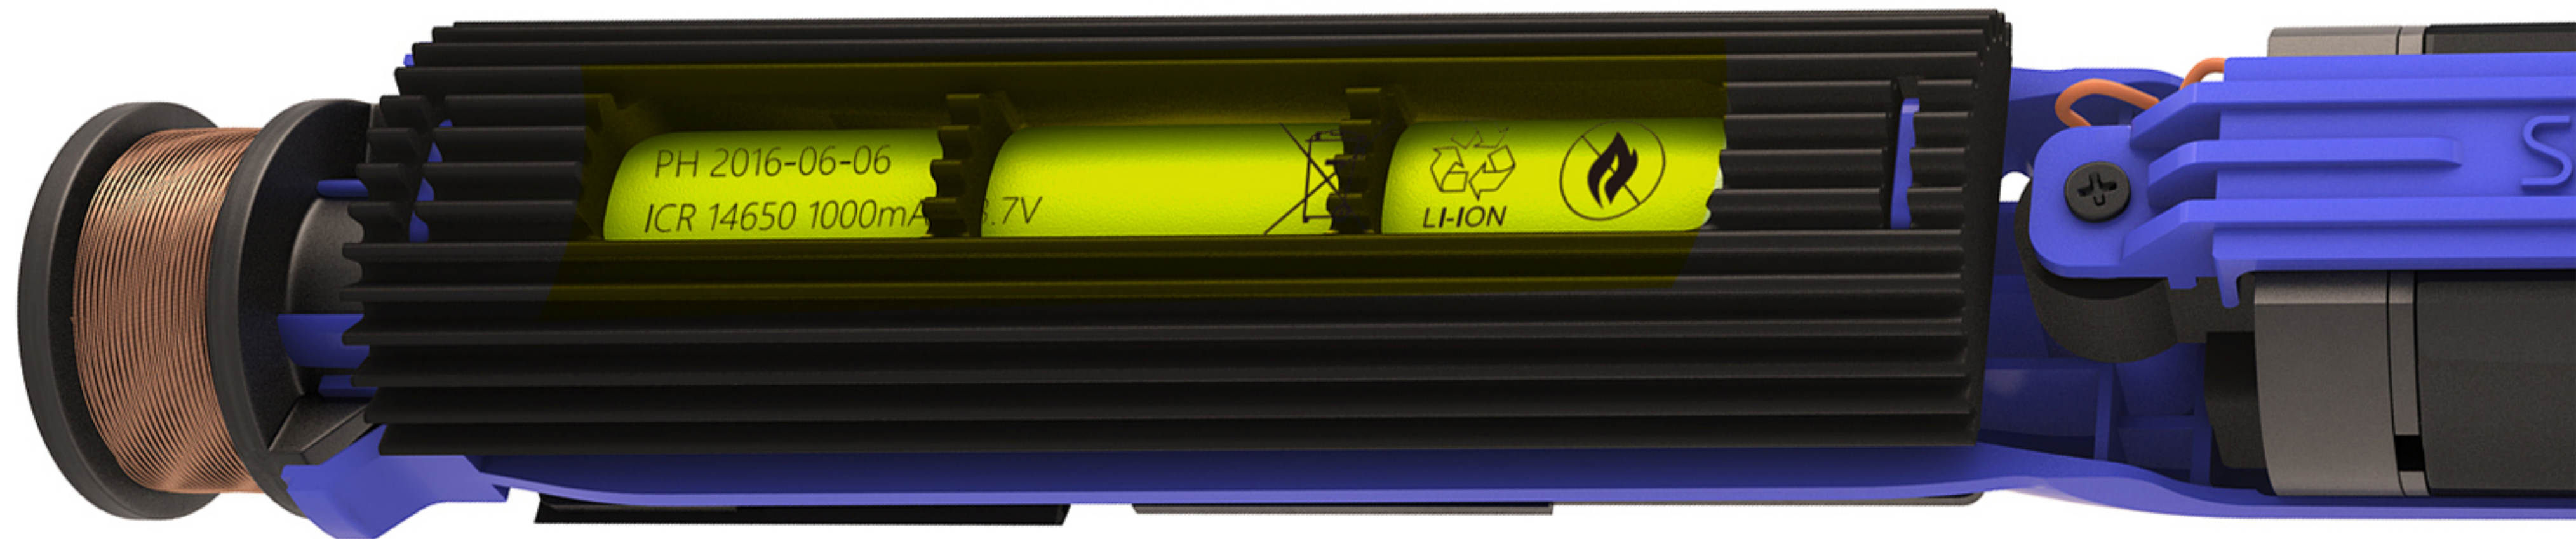

*Independently researched and developed by Soocare

SOOCARE

Water-Washable, Easily Clean

Waterproof standard of IPX7, can be washed directly under the water.
Multilevel composite materials prevents from getting mildewed.

SOOCARE

Charging Once, Keeping 25 days

A build-in lithium battery of 1,000 mA, with intelligent charging scheme, increases the efficiency by 60% and gets fully charged in 16 hours.

SOOCARE

Great Texture, Great Touch