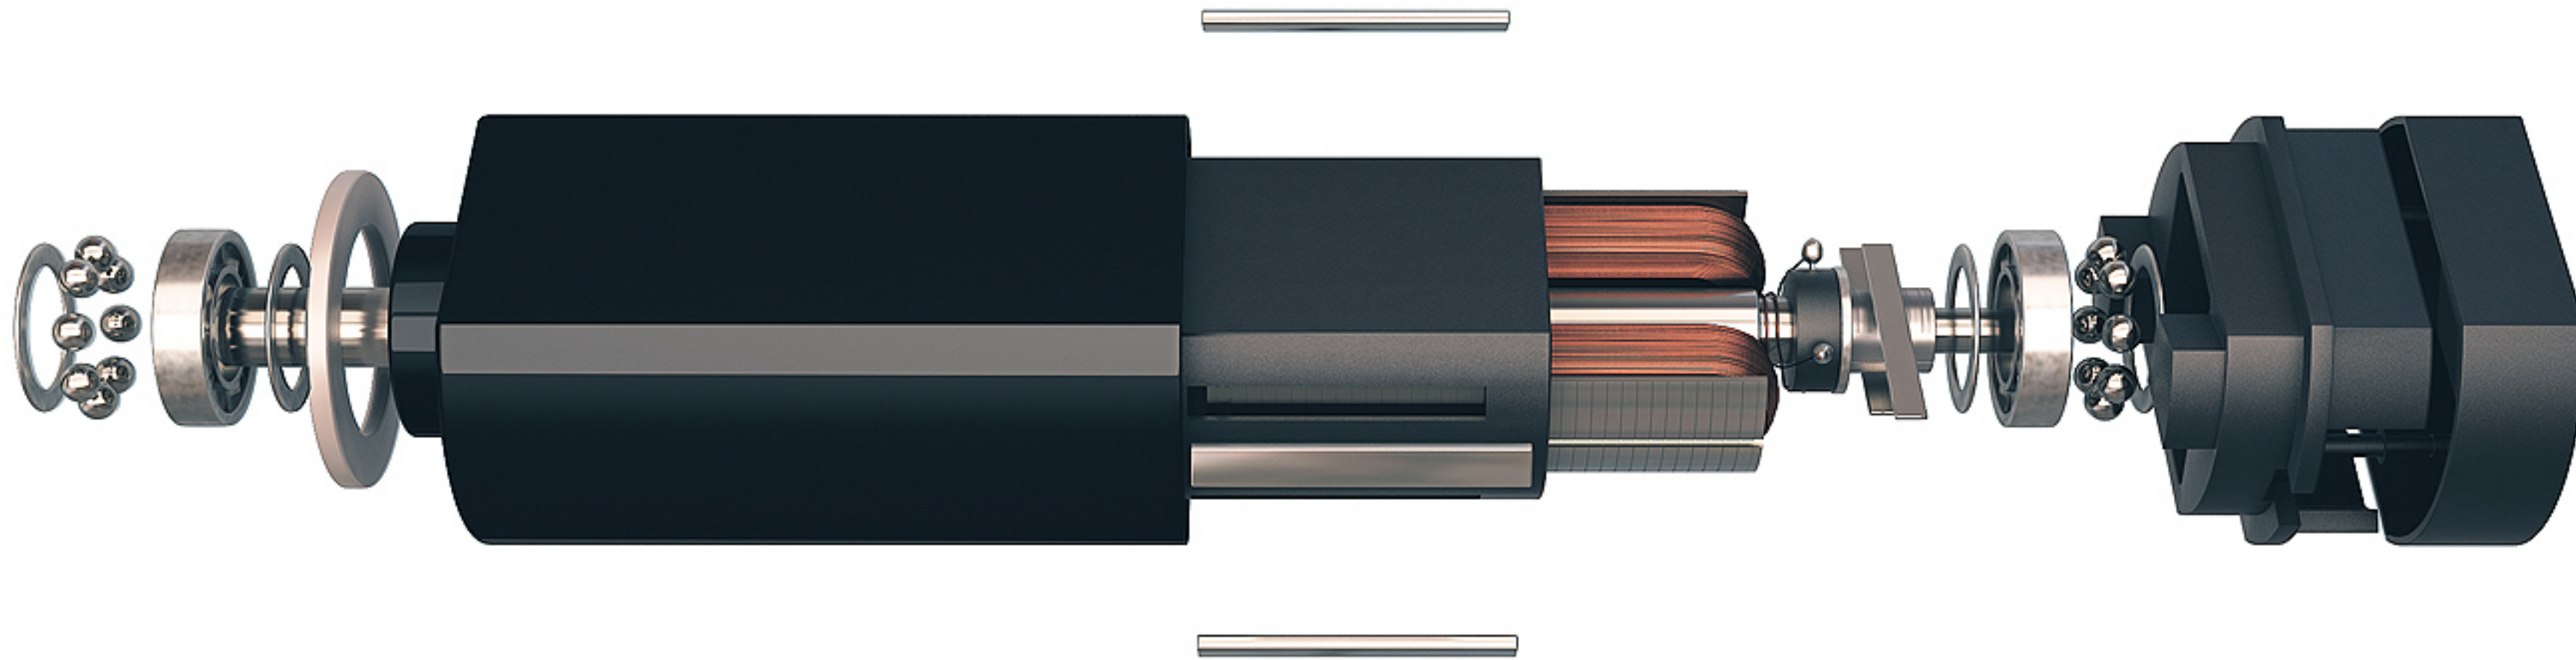

For your oral health

Socas X3, Platinum

SOOCARE

Strong Power, Super Movitiy

The motor researched and developed by Germany and Japan professors, can sways 37,200 times / min at most. And the transmission shaft toque can reach 220 gf.cm. The strong swing and the lasting motivity make the key of deeper cleaning. The world-top precise bearings imported from Japan can reduce the noise and make more comfortable when brushing teeth.