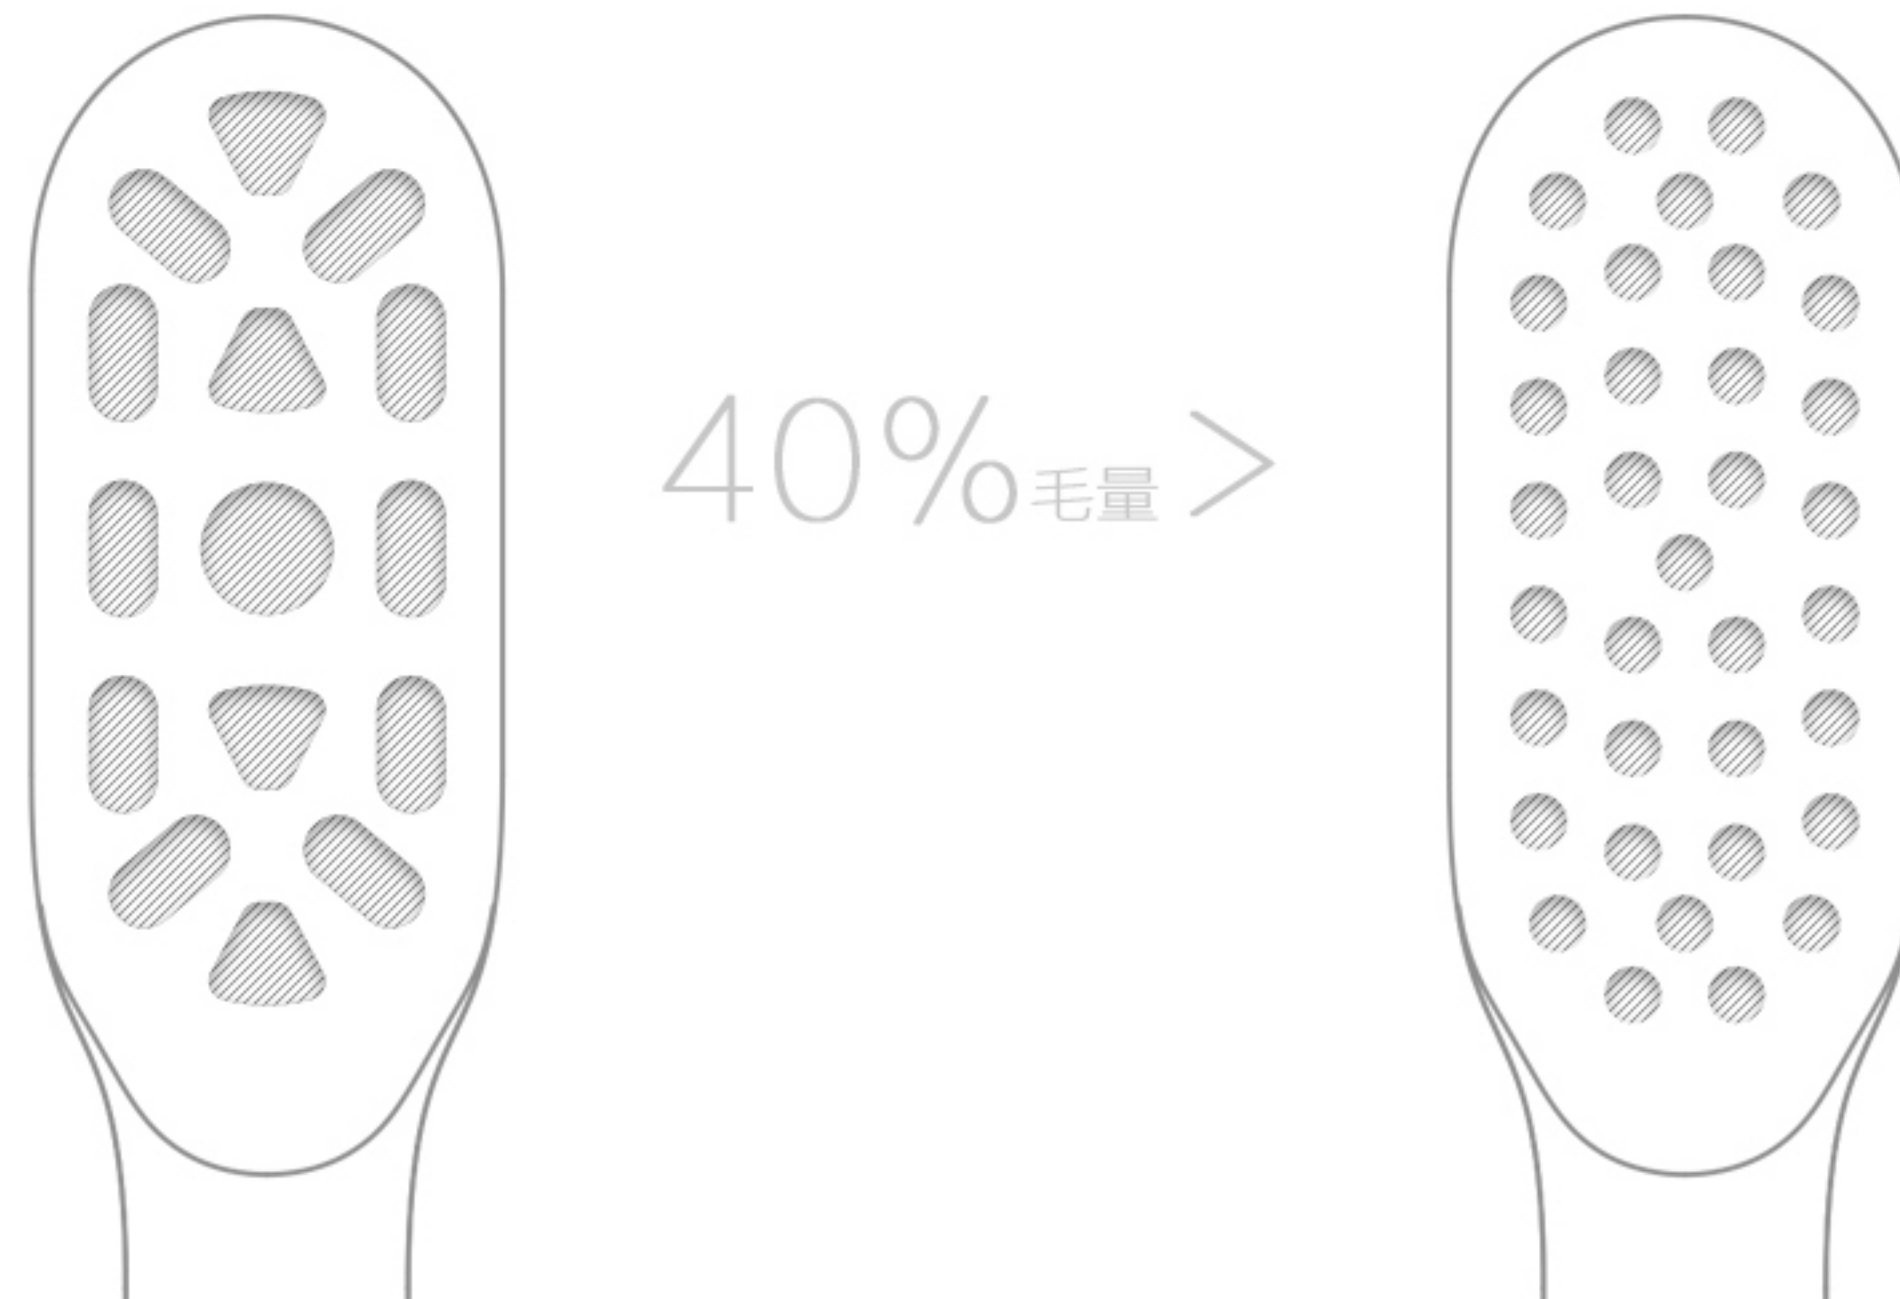

SOOCARE

Gesture Recognition

The build-in invensence sensor and Nodic Bluetooth chip will calculate your brushing area and time, and send to the APP to provide references for your dental care.

SOOCARE

Soocas APP

The APP can provide cleaning report, show the SOC of toothbrush and the utility time of brush head. Also, there is "Honor System" and "Integral Mall" .

*Available in IOS and Android

Professional and Relieved

The whole brush head has certified by FDA and irradiated by UV rays. Vacuum package makes sure each head safe and clean.

High-Density, 40% More

Compare with traditional round-hole bristle planting, a new planting technology, shaped in diamond, bar and trapezium, increases the planting density by 40%, and improves the cleaning effects.

* under 100 times magnifier

Round and Safe

100% polished, make each bristle top half-round or nearly half-round. The unpolished top is sharp and jagged which harms your teeth.

*素士刷头

*磨毛未达标产品

Three Types, Cares More