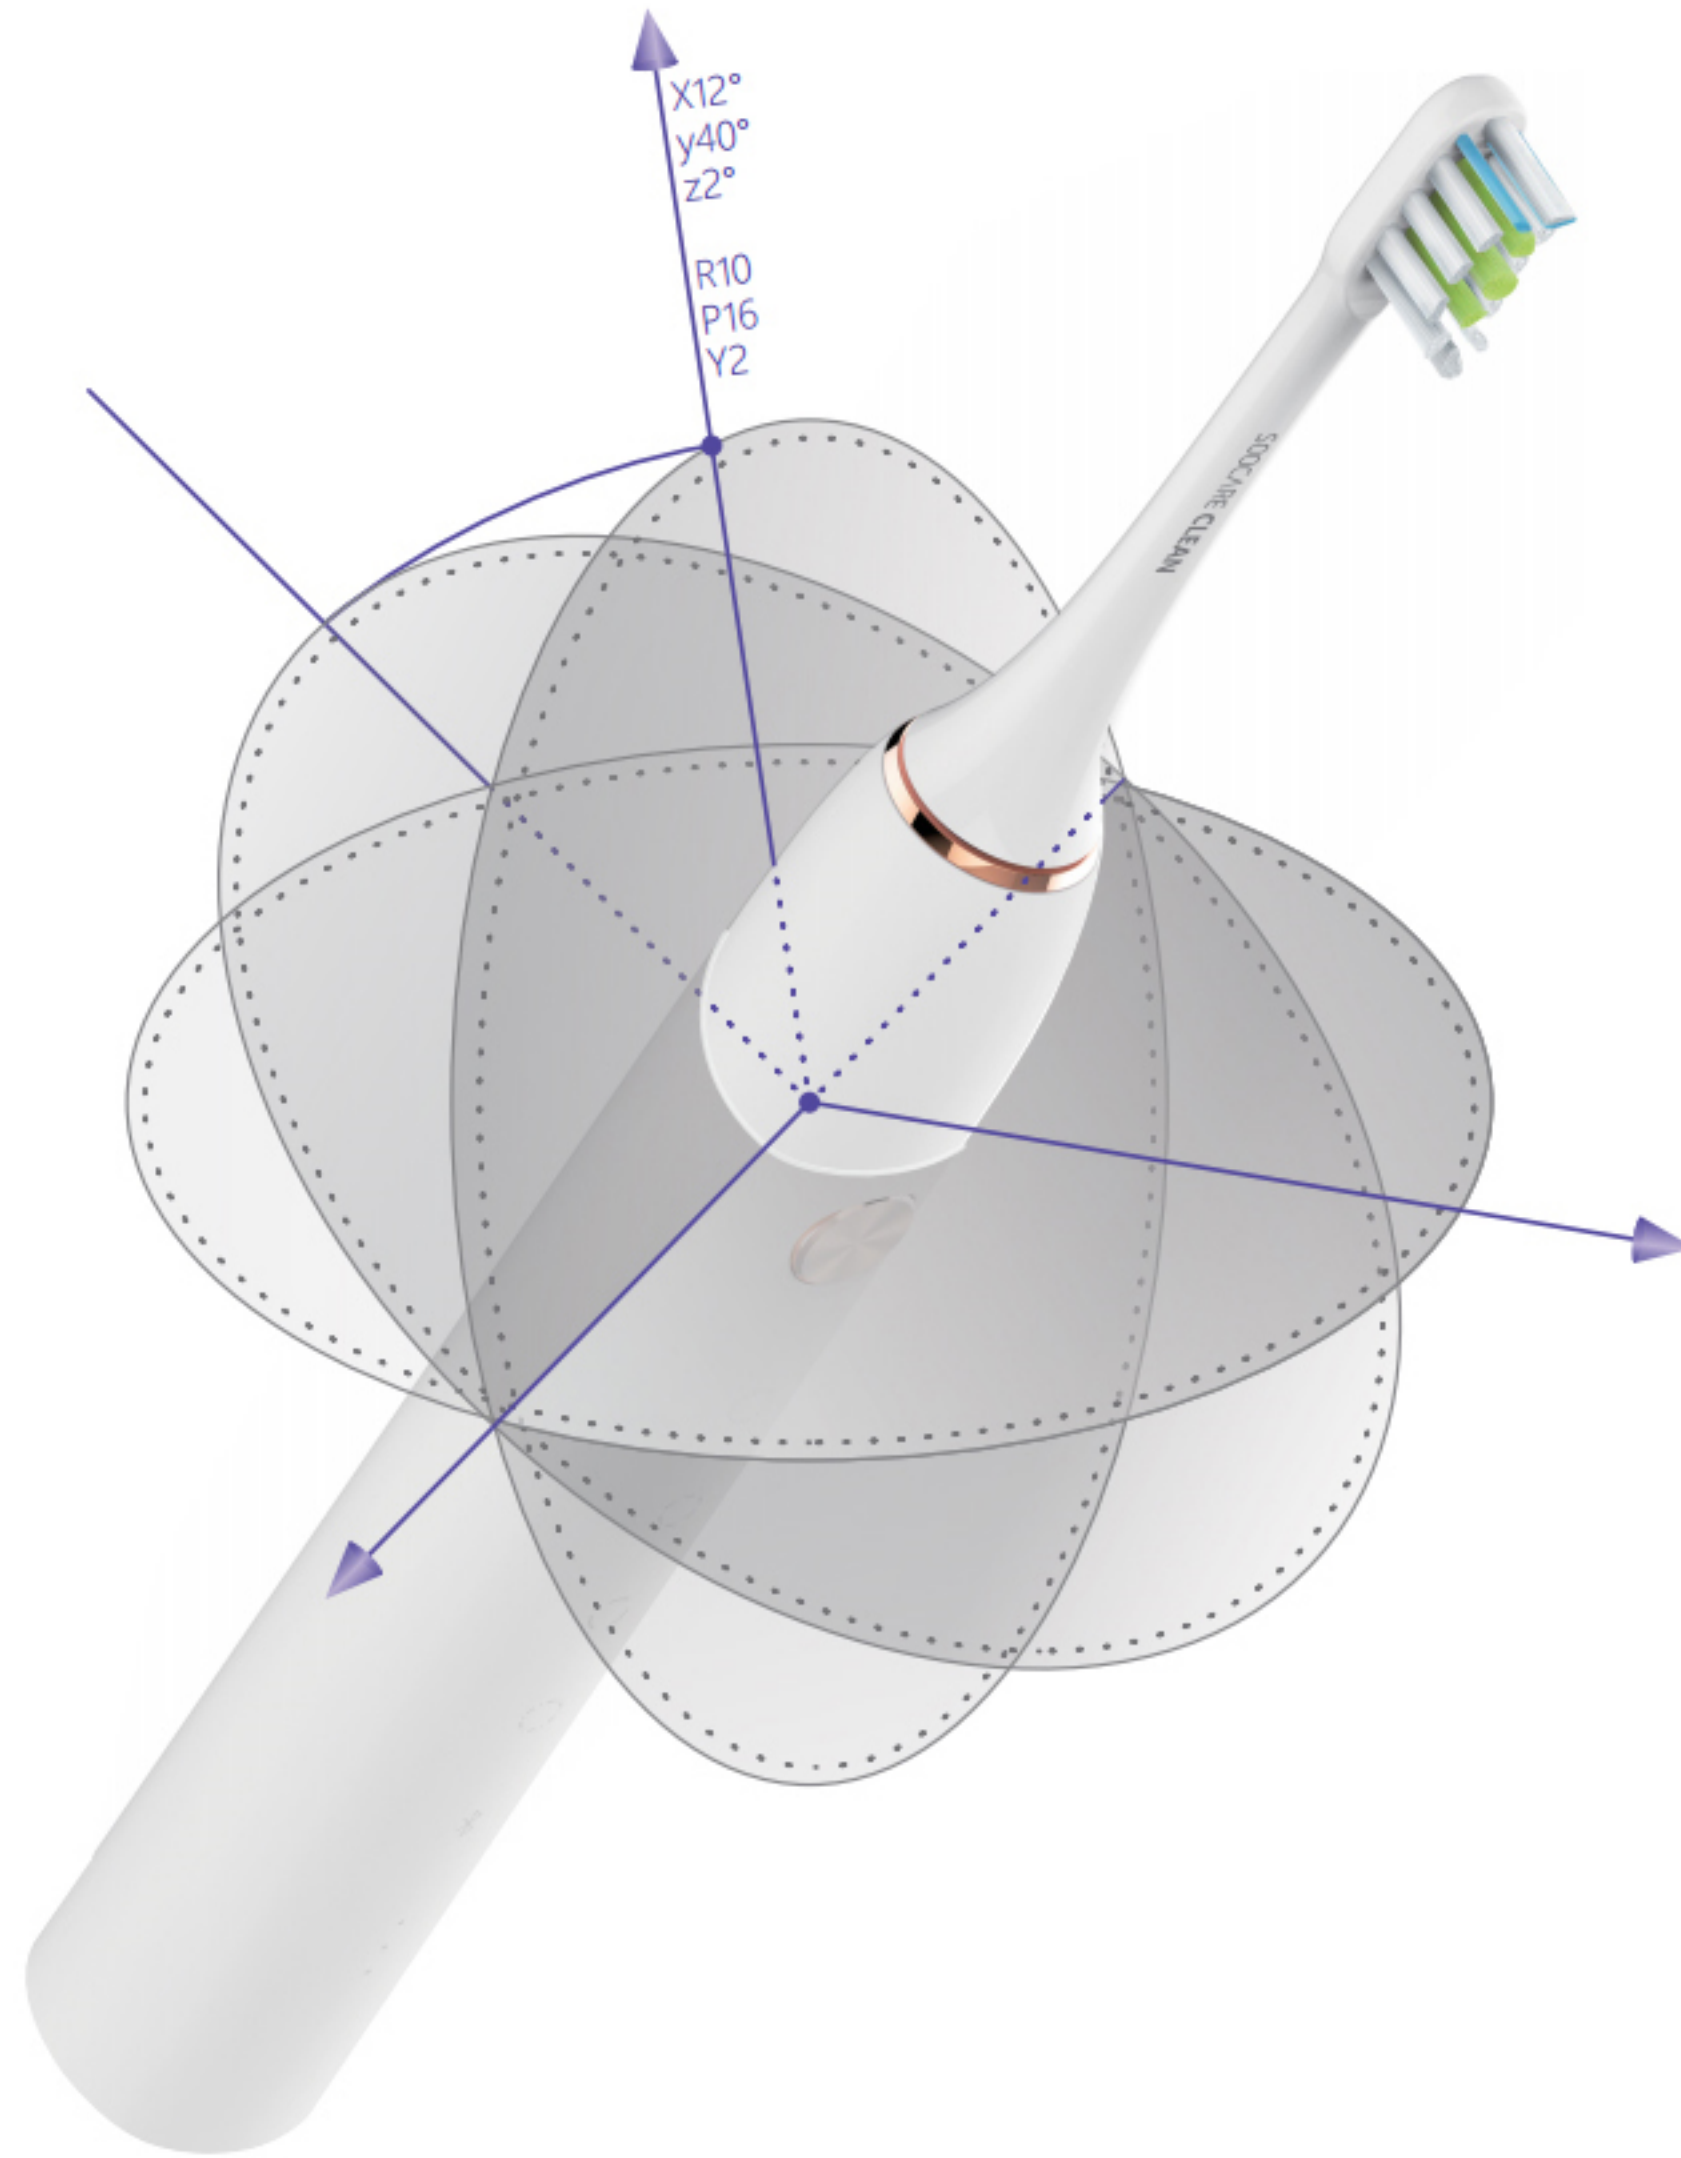

-  刷牙时间 2
-  防止溅洒 先开机再将牙刷入口，防止牙膏溅洒
-  增强美白 任意模式结束后，延长30秒增强美白
-  延长按摩 任意模式结束后，延长30秒牙龈按摩
-  舌苔清洁 任意模式结束后，延长10秒舌苔清洁

Wireless Charging

The base can automatically recognizes Soocare toothbrush and charges in high power. If other metal such as ring was detected, it would change into low power mode in case of overheat.

SOOCARE

Gesture Recognition

The build-in invensence sensor and Nodic Bluetooth chip will calculate your brushing area and time, and send to the APP to provide references for your dental care.

SOOCARE

Soocas APP